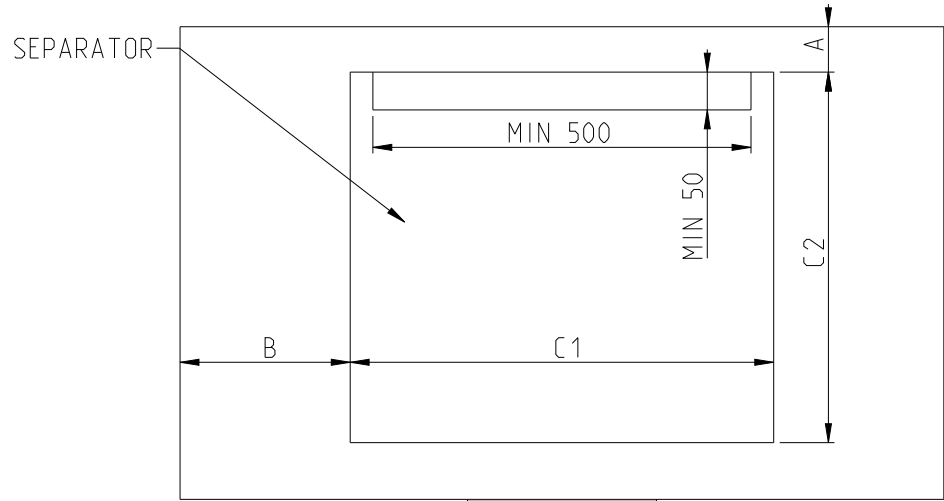

PRODUCT DIMENSIONS	W (MM)	D (MM)	H (MM)
	590	520	54

CUTOUT DIMENSIONS	C1 (MM)	C2 (MM)
	560	490

NEIGHBOURHOOD WALLS	MIN A (MM)	MIN B (MM)
	50	50

PRODUCT DIMENSIONS	W (MM)	D (MM)	H (MM)
	590	520	54

CUTOUT DIMENSIONS	C1 (MM)	C2 (MM)
	560	490

NEIGHBOURHOOD WALLS	MIN A (MM)	MIN B (MM)
	50	50